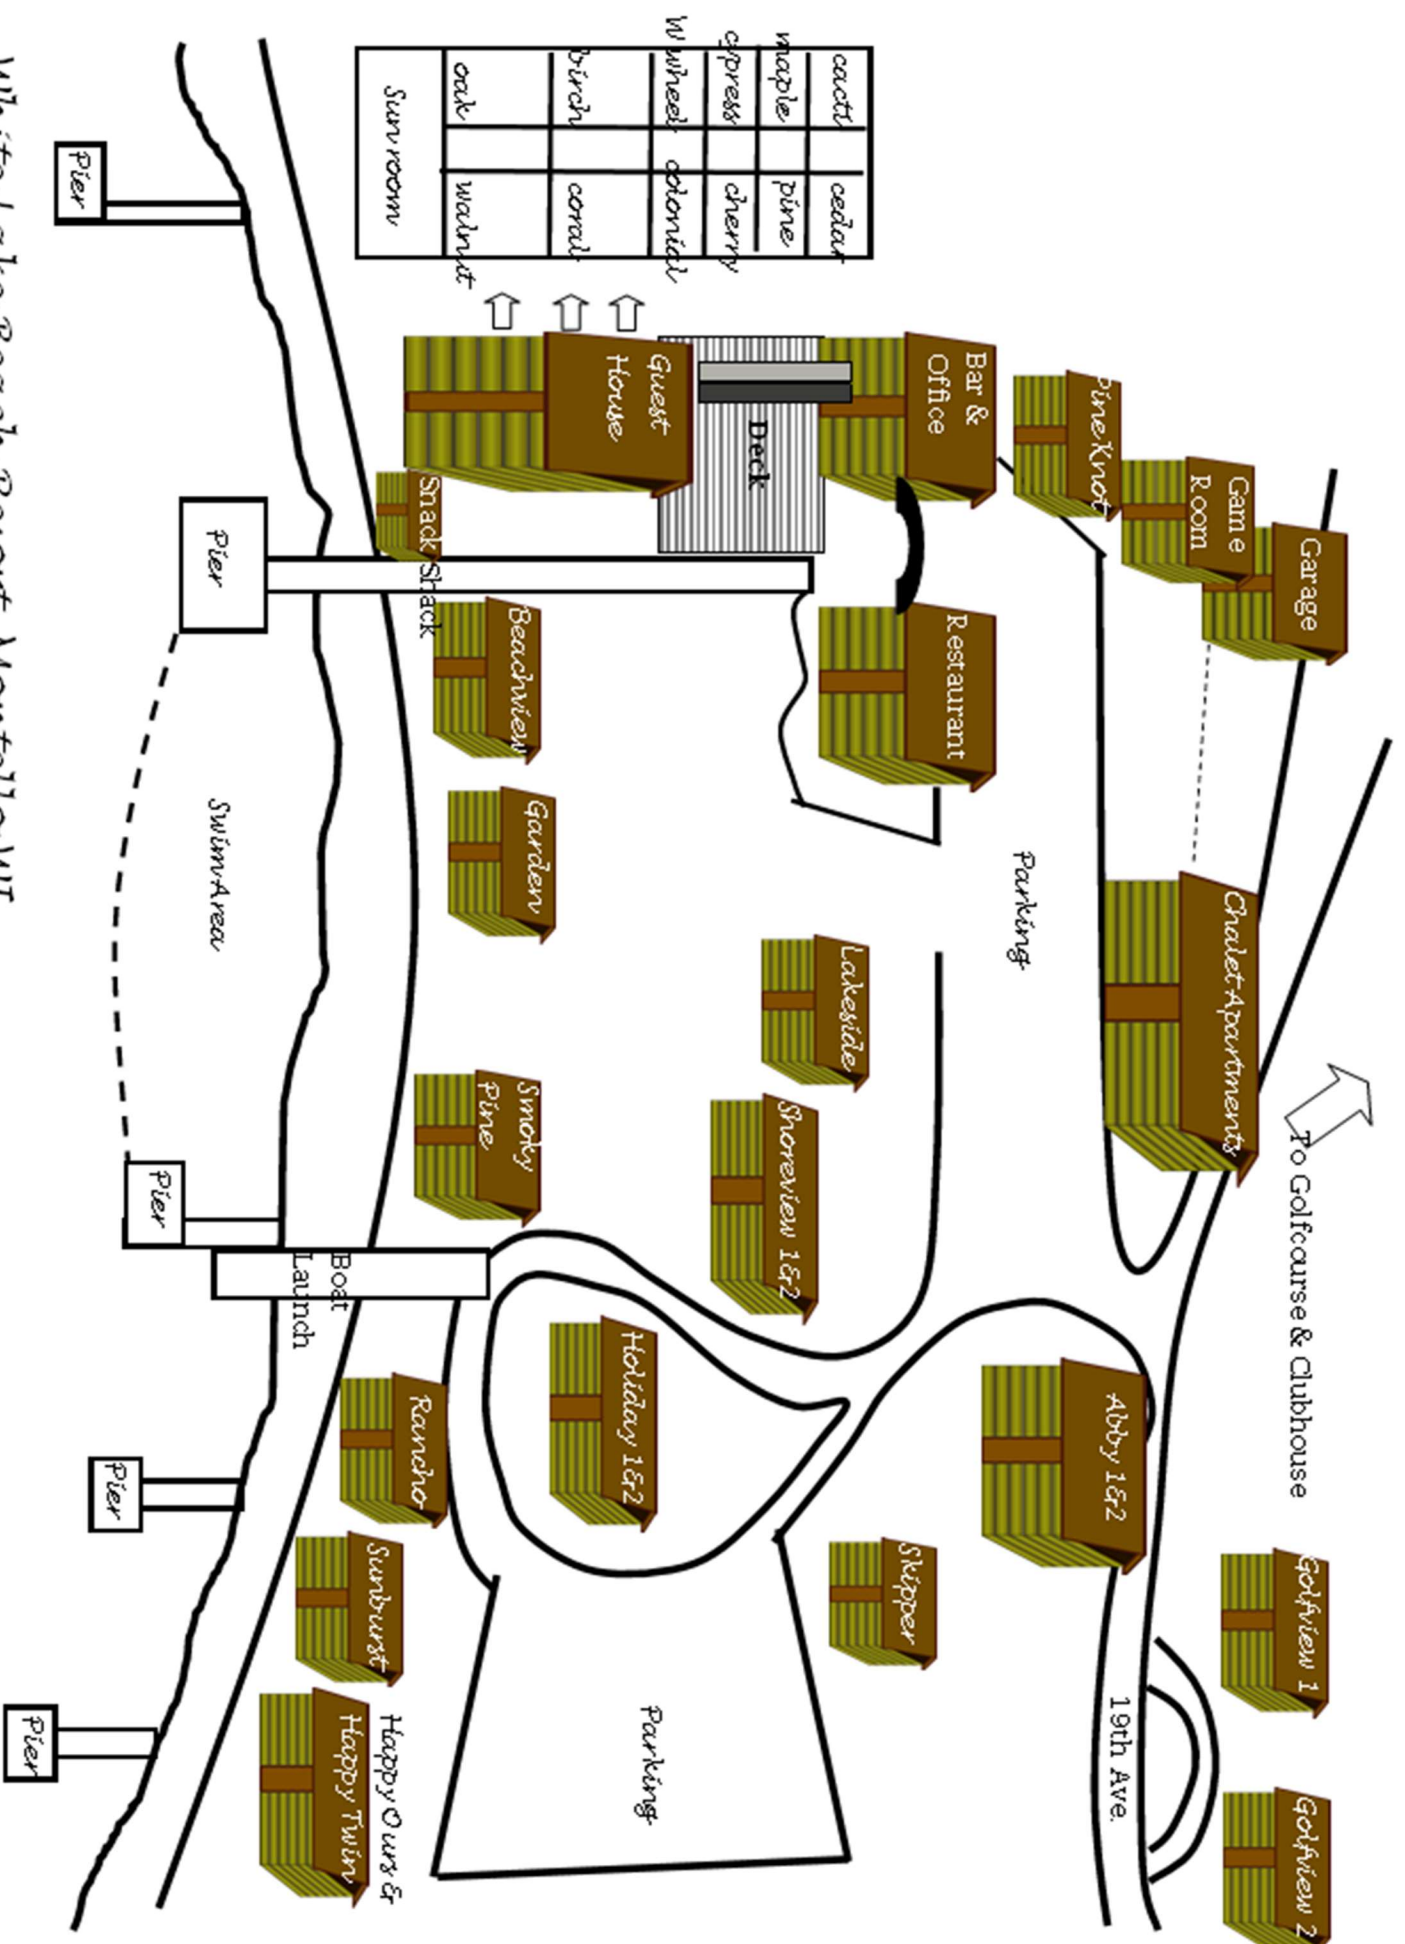

2022 Room Configuration

VACATION HOMES	Bedrooms	Occupancy*	Beds
Abby 1	3	6	King, 2 twins, 2 twins
Abby 2	3	6	King, 2 twins, 2 twins
Golfview 1	3	6	Double, double, 2 twins
Golfview 2	3	6	Double, double, 2 twins
Pine Knot	2	4	Double, double
CABINS	Bedrooms	Occupancy*	Beds
Smoky Pine	2	4	Double, double
Skipper	2	4	Double, double
Beachview	3	6	Double, double, 2 twins
Garden	3	6	Double, double, 2 twins
Rancho	3	6	Double, double, 2 twins
Sunburst	3	6	Double, double, double
Happy Twin	3	6	Double, double, 2 twins
Happy Ours	3	6	Double, double, 2 twins
Shoreview 1	3	6	Double, double, 2 twins
Shoreview 2	3	6	Double, double, 2 twins
Holiday 1	3	6	Double, double, double
Holiday 2	3	6	Double, double, double
Lakeside	3	7	Double, double, double & twin
CHALET BUILDING	Bedrooms	Occupancy*	Beds
Chalet 1	2	6	2 double, 1 King
Chalet 2	2	4	Double, King
Chalet 3	2	6	2 double, King
Chalet 4	1	4	2 double
Chalet 5	1	2	1 King
Chalet 6	2	6	2 double, 1 king
HOTEL	Bedrooms	Occupancy*	Beds
Cedar	-	2	2 double
Pine	-	2	2 twin
Cherry	-	2	Queen
Colonial	-	2	Queen
Cacti	-	2	2 double
Cypress	-	2	2 twin
Maple	-	2	Queen
Wagon Wheel	-	2	Queen
Coral	1	4	2 double
Birch	1	4	2 double
Walnut	2	5	Double, double & twin
Oak	2	5	Double, double & twin

*Occupancy is calculated at 1 per twin bed, 2 per larger bed. Additional persons over the rate occupancy may incur additional charges.

*Hotel & chalet building include satellite TV, AC, and maid service. Abby 1, Abby 2, Golfview 1, Golfview 2, and Pine Knot also have AC and TV. All cabins *except* Abby 1, Abby 2, and Pine Knot allow pets. Hotel and chalet do not allow pets. Hotel, Chalet, Abby 1 and 2, and Pine Knot are NON SMOKING.

White Lake Beach Resort, Montello-WI