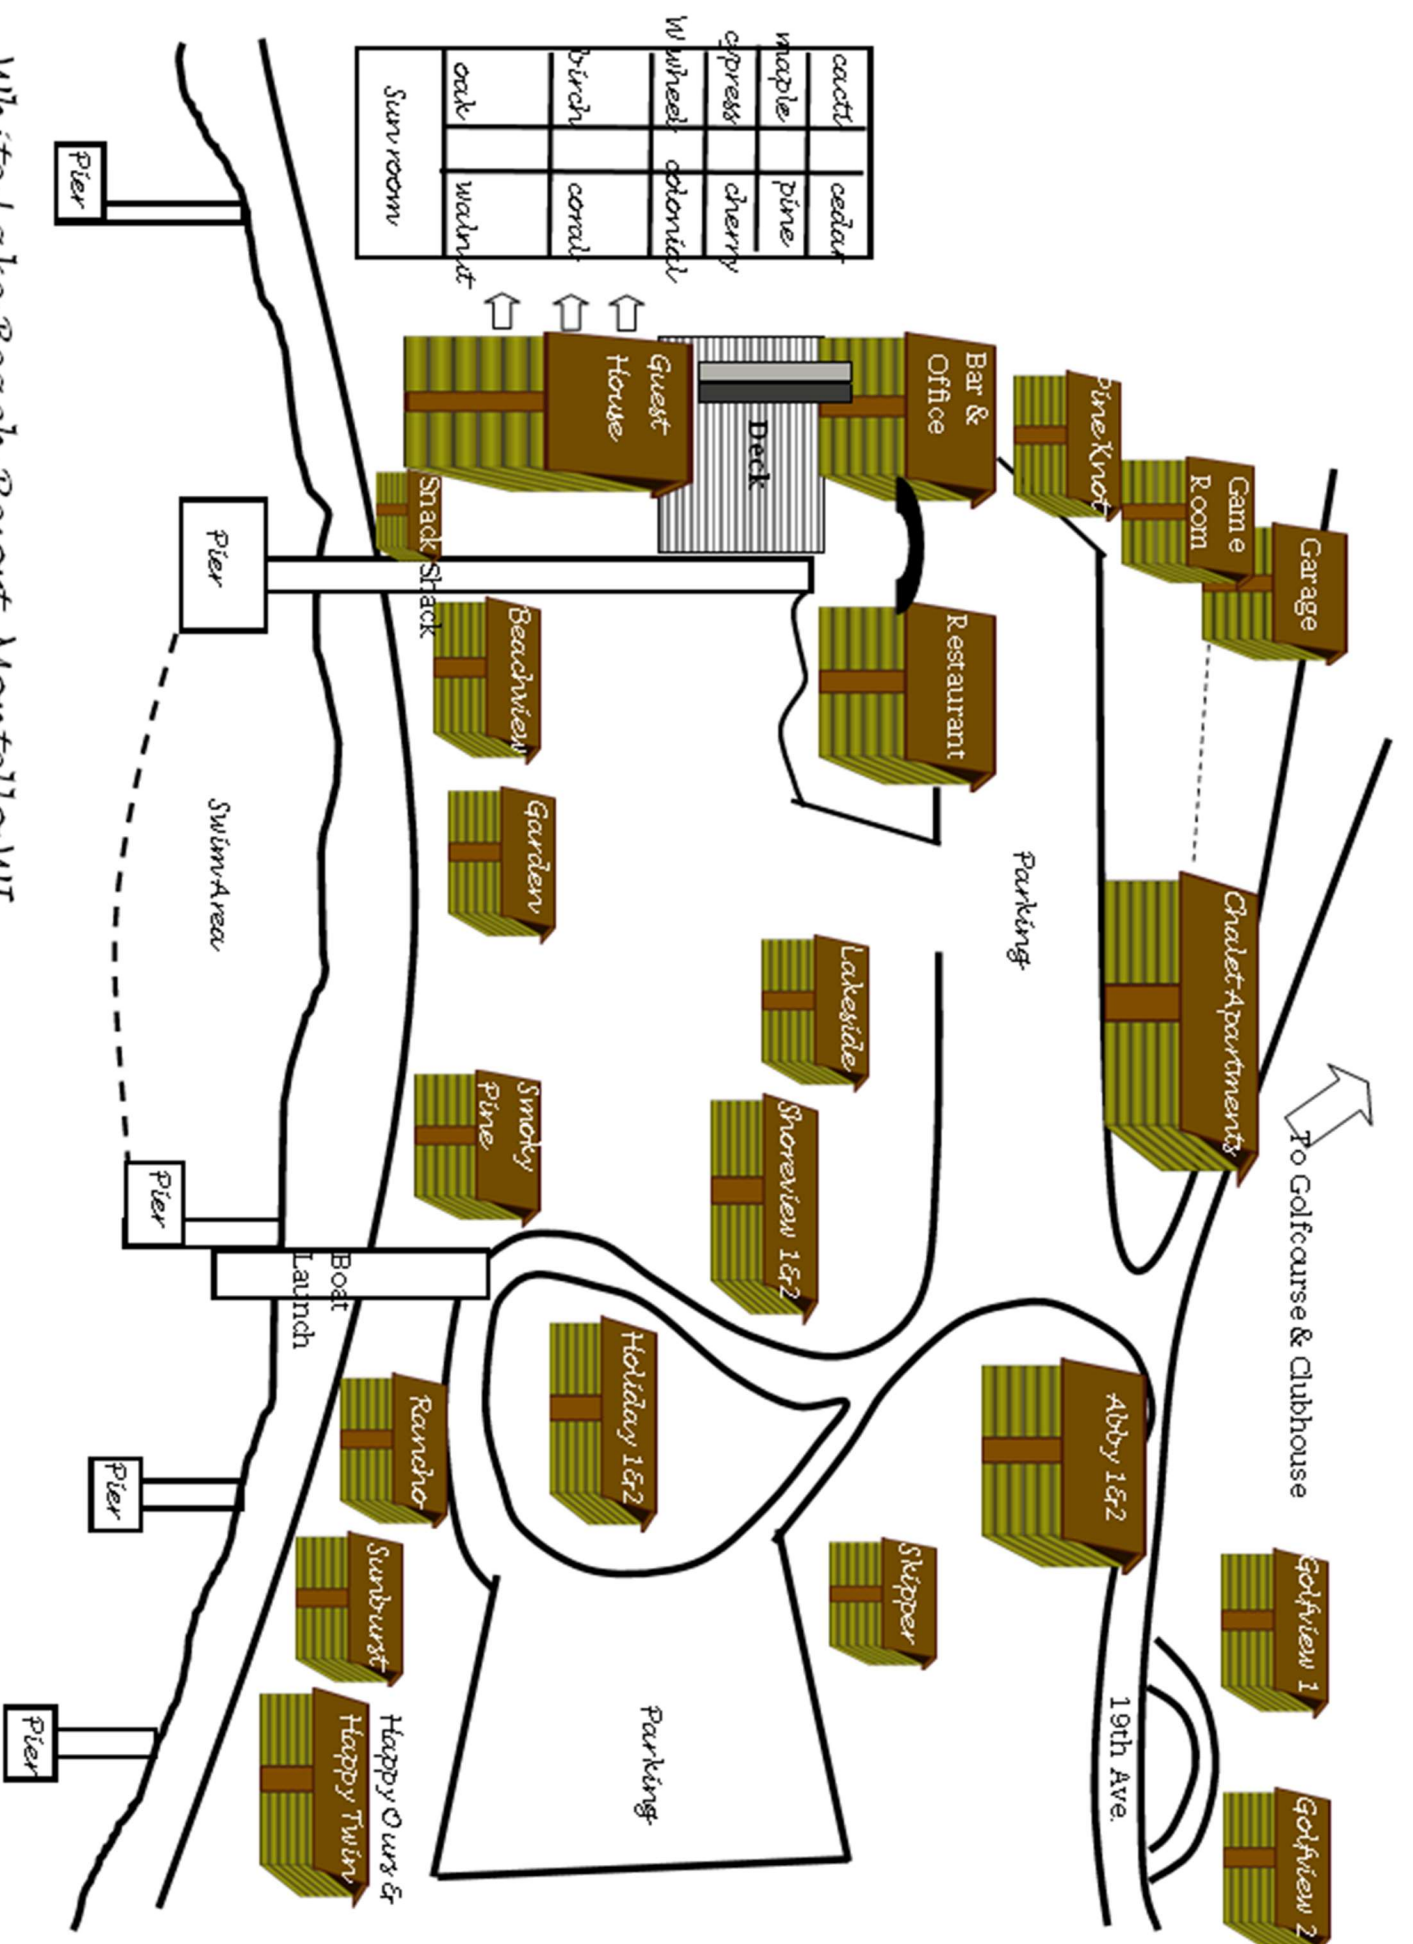

2024 Room Configuration

VACATION HOMES	Bedrooms	Occupancy*	Beds
Abby 1	3	6	King, 2 twins, 2 twins
Abby 2	3	6	King, 2 twins, 2 twins
Golfview 1	3	6	Double, double, 2 twins
Golfview 2	3	6	Double, double, 2 twins
Pine Knot	2	4	Double, double
CABINS	Bedrooms	Occupancy*	Beds
Smoky Pine	2	4	Double, double
Skipper	2	4	Double, double
Beachview	3	6	Double, double, 2 twins
Garden	3	6	Double, double, 2 twins
Rancho	3	6	Double, double, 2 twins
Sunburst	3	6	Double, double, double
Happy Twin	3	6	Double, double, 2 twins
Happy Ours	3	6	Double, double, 2 twins
Shoreview 1	3	6	Double, double, 2 twins
Shoreview 2	3	6	Double, double, 2 twins
Holiday 1	3	6	Double, double, double
Holiday 2	3	6	Double, double, double
Lakeside	3	7	Double, double, double & twin
CHALET BUILDING	Bedrooms	Occupancy*	Beds
Chalet 1	2	6	2 double, 1 King
Chalet 2	2	4	Double, King
Chalet 3	2	6	2 double, King
Chalet 4	1	4	2 double
Chalet 5	1	2	1 King
Chalet 6	2	6	2 double, 1 king
HOTEL	Bedrooms	Occupancy*	Beds
Cedar	-	4	2 double
Pine	-	2	2 twin
Cherry	-	2	Queen
Colonial	-	2	Queen
Cacti	-	4	2 double
Cypress	-	2	2 twin
Maple	-	2	Queen
Wagon Wheel	-	2	Queen
Coral	1	4	2 double
Birch	1	4	2 double
Walnut	2	5	Double, double & twin
Oak	2	5	Double, double & twin

*Occupancy is rated at 1 per twin bed, 2 per larger bed. Extra persons may incur additional charges.

*Only units in the Hotel include towels & maid service.

*The Hotel, Chalet, Abby 1 & 2, Golfview 1 & 2 and Pine Knot have AC and TV streaming capability.

*Abby 1, Abby 2, Pine Knot & the Hotel do NOT allow pets – all other cabins/Chalet apts are pet friendly.

*The entire Hotel, Chalet building, Abby 1 & 2, and Pine Knot are NON SMOKING.

White Lake Beach Resort, Montello-WI